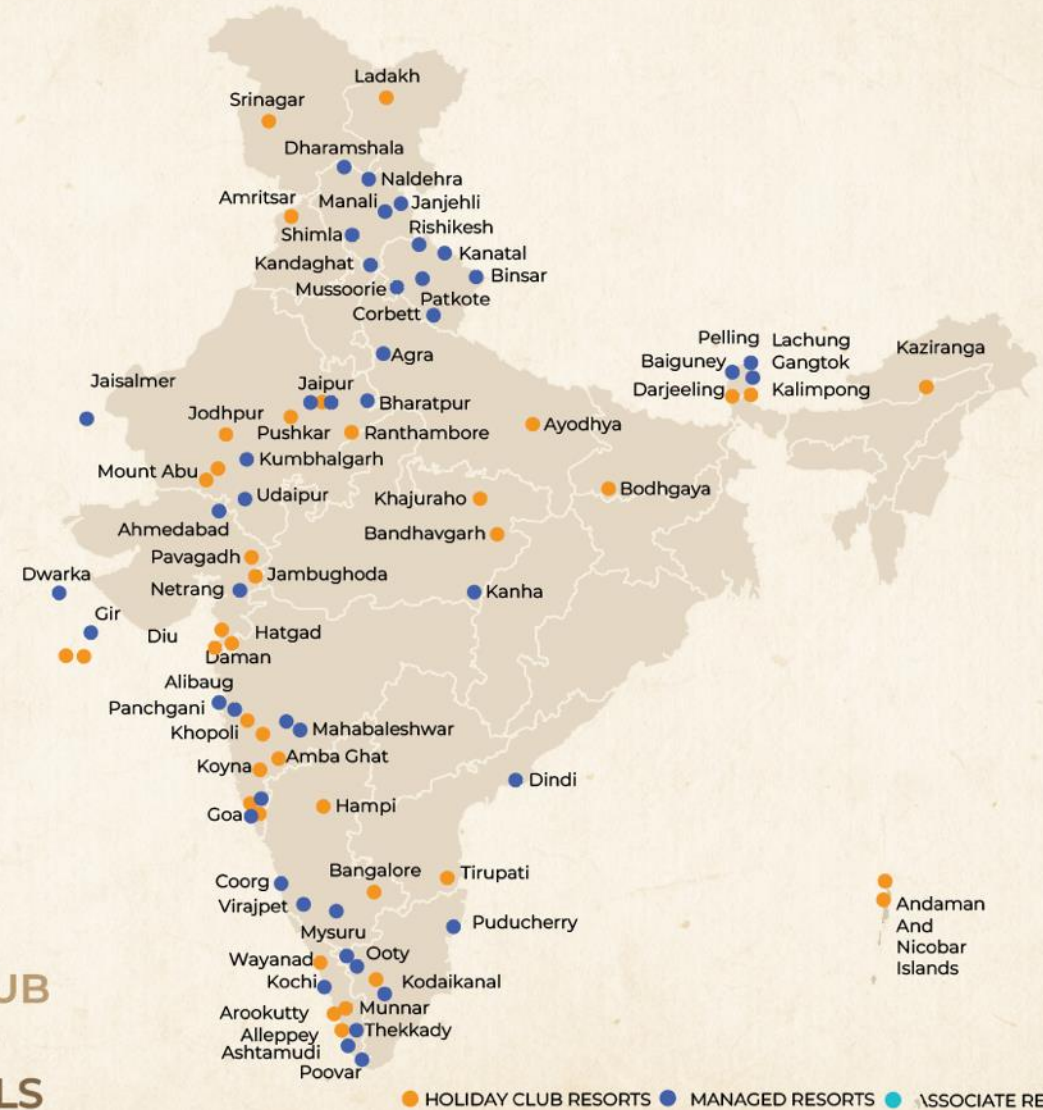

Extending our presence across India and the world

5,847
ROOMS

125+
RESORTS

33 HOLIDAY CLUB
PROPERTIES
WITH 9 SPA HOTELS

● HOLIDAY CLUB RESORTS ● MANAGED RESORTS ● ASSOCIATE RESORTS